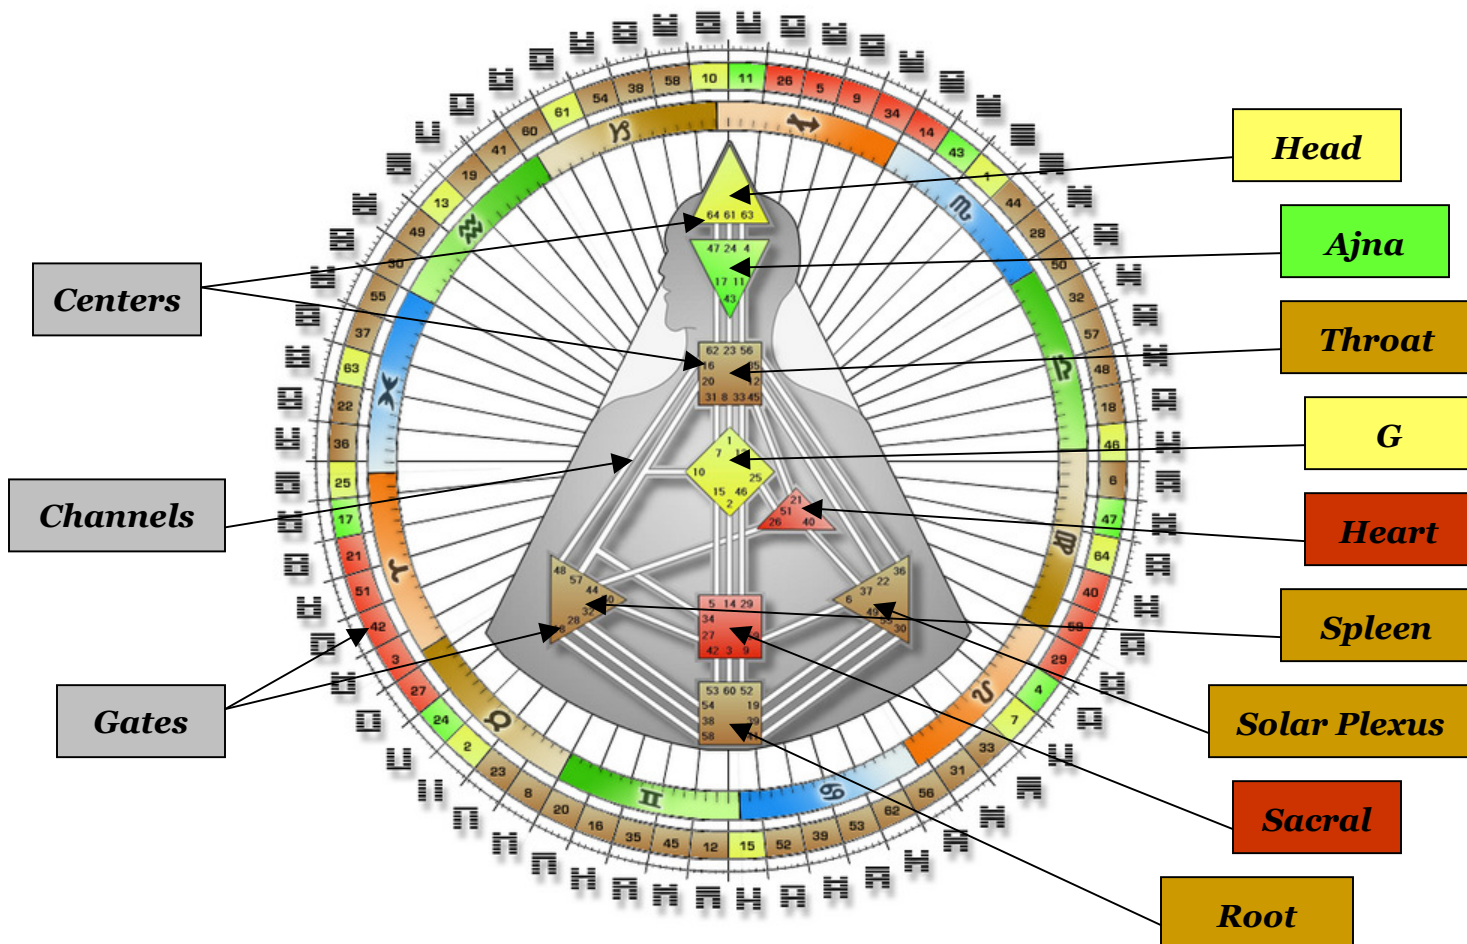

THE HUMAN DESIGN SYSTEM™

BodyGraph References

The Red, The Black & The White

What's Colored in the BodyGraph...we call this Definition What's innate to us; Our Nature; Where we condition others

Red/Design: Unconscious; Reliable
Black/Personality: Conscious; Reliable

What's White in the BodyGraph...we call this Undefined/Open What's new to us; Nurture; Where we take in the other; Where we're conditioned; Potential for Wisdom

White: Inconsistent; Unreliable

The Centers

Head: Pressure; Inspiration
Ajna: Awareness; Conceptualization
Throat: Manifestation; Metabolism; Communication
G: Identity; Direction
Heart: Motor; Willpower
Spleen: Awareness; Health; Security
Solar Plexus: Awareness; Motor; Emotions
Sacral: Motor; Life Force
Root: Pressure; Motor; Adrenalin